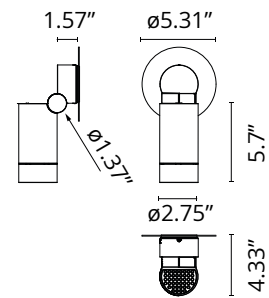

FLOS

■ F025B3DAU30 Black

Spine 1 Ultra

Designed by Vincent Van Duysen, 2021

149lm - 3000K - CRI > 80

Power LED source included. Equipped with an integrated snoot for higher visual comfort: the asymmetrical cut visor is available as an accessory. Collimators are available as an accessory to modify the beam opening. Integrated electric power supply ON/OFF. Fixing plate included. The electrical connection is made on the inside of the plate by means of a watertight connector included. To guarantee its water tightness, it is recommended to use flexible cables designed for outdoor use. Ground spike for ground installations to be ordered separately.

Physical

Color	Black
Rotation (°)	360
Longitudinal tilting (°)	270
Cord length (in)	196.850
Net weight (lb)	2.2
Package height (in)	4.72
Package width (in)	4.72
Package length (in)	12.2
Package volume (in)	272.41
IP internal	66
IP external	66