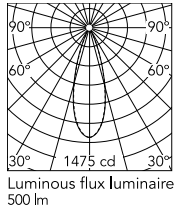

Physical

Color	Black
Rotation (°)	360
Longitudinal tilting (°)	270
Cord length (in)	196.850
Net weight (lb)	2.2
Package height (in)	4.72
Package width (in)	4.72
Package length (in)	12.2
Package volume (in)	272.41
IP internal	66
IP external	66

Schematic light drawing

Beam Angle: 32°

h(m)	E(lx)	D(m)
1	1475	0.58
2	369	1.16
3	164	1.74
4	92	2.32
5	59	2.90

Photometric

Lighting type	Direct
Light distribution	Symmetric
CCT (K)	3000
CRI>	80

Electrical

Insulation class	I
Frequency (Hz)	50/60
Main voltage (Vac)	110-127
Driver	Integrated
Dimmable	No
Dimming type	Non Dimmable
Dimming interface	Not Dimmable