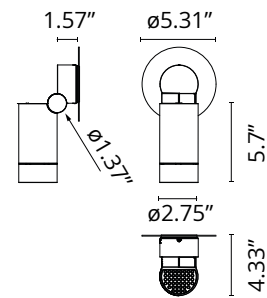

## Spine 1 Ultra

Designed by Vincent Van Duysen, 2021

149lm - 3000K - CRI> 80

Power LED source included. Equipped with an integrated snoot for higher visual comfort: the asymmetrical cut visor is available as an accessory. Collimators are available as an accessory to modify the beam opening. Integrated electric power supply ON/OFF. Fixing plate included. The electrical connection is made on the inside of the plate by means of a watertight connector included. To guarantee its water tightness, it is recommended to use flexible cables designed for outdoor use. Ground spike for ground installations to be ordered separately.

### Physical

Color	Black
Rotation (°)	360
Longitudinal tilting (°)	270
Cord length (in)	196.850
Net weight (lb)	2.2
Package height (in)	4.72
Package width (in)	4.72
Package length (in)	12.2
Package volume (in)	272.41
IP internal	66
IP external	66