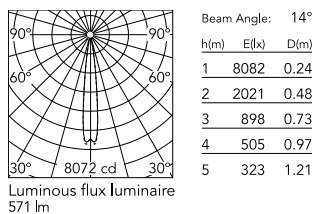

Schematic light drawing

Photometric

Lighting type	Direct
Light distribution	Symmetric
CCT (K)	3000
CRI>	80

Electrical

Insulation class	I
Frequency (Hz)	50/60
Main voltage (Vac)	110-127
Driver	Integrated
Dimmable	No
Dimming type	Non Dimmable
Dimming interface	Not Dimmable