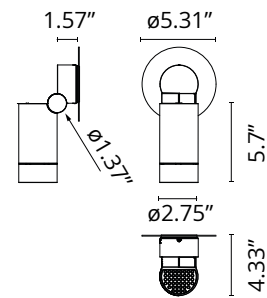

FLOS

■ F025B4GAU30 Black

Spine 1 Ultra Elliptical 2

Designed by Vincent Van Duysen, 2021

4000K - CRI > 80

Power LED source included. Equipped with an integrated snoot for higher visual comfort: the asymmetrical cut visor is available as an accessory. Collimators are available as an accessory to modify the beam opening. Integrated electric power supply ON/OFF. Fixing plate included. The electrical connection is made on the inside of the plate by means of a watertight connector included. To guarantee its water tightness, it is recommended to use flexible cables designed for outdoor use. Ground spike for ground installations to be ordered separately.

Physical

Color	Black
Rotation (°)	360
Longitudinal tilting (°)	270
Cord length (in)	196.850
Net weight (lb)	2.2
Package height (in)	4.72
Package width (in)	4.72
Package length (in)	12.2
Package volume (in)	272.41
IP internal	66
IP external	66