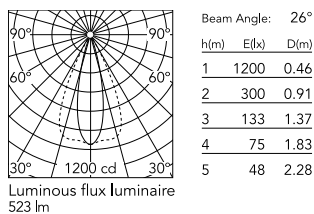

Schematic light drawing

Photometric

Lighting type	Direct
Light distribution	Asymmetric
CCT (K)	4000
CRI>	80

Electrical

Insulation class	I
Frequency (Hz)	50/60
Main voltage (Vac)	110-127
Driver	Integrated
Dimmable	No
Dimming type	Non Dimmable
Dimming interface	Not Dimmable