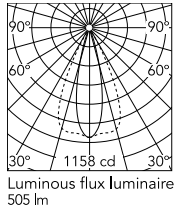

Physical

Color	Black
Rotation (°)	360
Longitudinal tilting (°)	270
Cord length (in)	196.850
Net weight (lb)	2.2
Package height (in)	4.72
Package width (in)	4.72
Package length (in)	12.2
Package volume (in)	272.41
IP internal	66
IP external	66

Schematic light drawing

Photometric

Lighting type	Direct
Light distribution	Asymmetric
CCT (K)	3000
CRI>	80

Electrical

Insulation class	I
Frequency (Hz)	50/60
Main voltage (Vac)	110-127
Driver	Integrated
Dimmable	No
Dimming type	Non Dimmable
Dimming interface	Not Dimmable