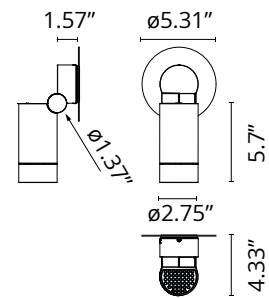

FLOS

■ F025B3GAU30 Black

Spine 1 Ultra Elliptical 2

Designed by Vincent Van Duysen, 2021

149lm - 3000K - CRI > 80

Power LED source included. Equipped with an integrated snoot for higher visual comfort: the asymmetrical cut visor is available as an accessory. Collimators are available as an accessory to modify the beam opening. Integrated electric power supply ON/OFF. Fixing plate included. The electrical connection is made on the inside of the plate by means of a watertight connector included. To guarantee its water tightness, it is recommended to use flexible cables designed for outdoor use. Ground spike for ground installations to be ordered separately.

Physical

Color	Black
Rotation (°)	360
Longitudinal tilting (°)	270
Cord length (in)	196.850
Net weight (lb)	2.2
Package height (in)	4.72
Package width (in)	4.72
Package length (in)	12.2
Package volume (in)	272.41
IP internal	66
IP external	66