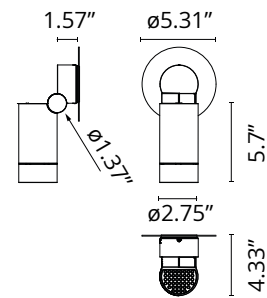

FLOS

■ F025B4FAU30 Black

Spine 1 Ultra Elliptical 1

Designed by Vincent Van Duysen, 2021

4000K - CRI > 80

Power LED source included. Equipped with an integrated snoot for higher visual comfort: the asymmetrical cut visor is available as an accessory. Collimators are available as an accessory to modify the beam opening. Integrated electric power supply ON/OFF. Fixing plate included. The electrical connection is made on the inside of the plate by means of a watertight connector included. To guarantee its water tightness, it is recommended to use flexible cables designed for outdoor use. Ground spike for ground installations to be ordered separately.

Physical

Color	Black
Rotation (°)	360
Longitudinal tilting (°)	270
Cord length (in)	196.850
Net weight (lb)	2.2
Package height (in)	4.72
Package width (in)	4.72
Package length (in)	12.2
Package volume (in)	272.41
IP internal	66
IP external	66