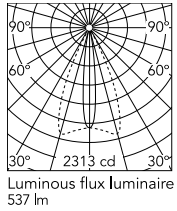

Physical

Color	Black
Rotation (°)	360
Longitudinal tilting (°)	270
Cord length (in)	196.850
Net weight (lb)	2.2
Package height (in)	4.72
Package width (in)	4.72
Package length (in)	12.2
Package volume (in)	272.41
IP internal	66
IP external	66

Schematic light drawing

h(m)	E(lx)	D(m)
1	2132	0.24
2	533	0.47
3	237	0.71
4	133	0.95
5	85	1.19

Photometric

Lighting type	Direct
Light distribution	Asymmetric
CCT (K)	4000
CRI>	80

Electrical

Insulation class	I
Frequency (Hz)	50/60
Main voltage (Vac)	110-127
Driver	Integrated
Dimmable	No
Dimming type	Non Dimmable
Dimming interface	Not Dimmable