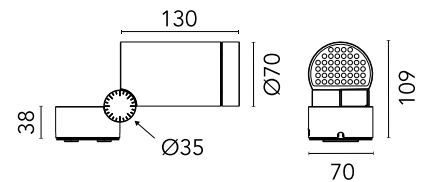

FLOS

F025E3EA018 Deep Brown

Spine 1 Pro Hp

Designed by Vincent Van Duysen, 2021

619lm - 3000K - CRI> 80 - Beam° 50

Energy-efficient Power LED source included Equipped with an integrated snoot for higher visual comfort. Collimators are available as an accessory to modify the beam opening. Integrated electric power supply 220-240 V ON/OFF. Fixing plate included. The electrical connection is made on the inside of the plate by means of a watertight connector included. To guarantee its water tightness, it is recommended to use flexible cables designed for outdoor use. Ground spike for ground installations to be ordered separately. Upon request: 1-10 V or DALI dimmable version with 24 Vdc remote power supply.

Are you a professional and your project needs consulting and support?

[BOOK AN APPOINTMENT](#)

Main specifications

EAN	8054793428178
Mounting	Ceiling, Wall, Ground
Environments	Outdoor wet location
Light source type	LED
Light sources included	Yes
LED type	Power LED
Number of lamps	1
System power (W)	10.5
Source flux (lm)	966
Lumen Output (lm)	619

Physical

Colour	Deep Brown
Orientation	Adjustable
Rotation (°)	360
Longitudinal tilting (°)	270
Cord length (mm)	330
Net weight (kg)	1
Package height (mm)	120
Package width (mm)	120
Package length (mm)	310
IP internal	66

Beam Angle: 50°

h(m)	E(lx)	D(m)
1	966	0.94
2	242	1.88
3	107	2.82
4	60	3.77
5	39	4.71

Luminous flux luminaire
619 lm

Photometric

Lighting type	Direct
Light distribution	Symmetric
CCT (K)	3000
CRI>	80
Beam angle C0-180 (°)	50
Beam angle C90-270 (°)	50