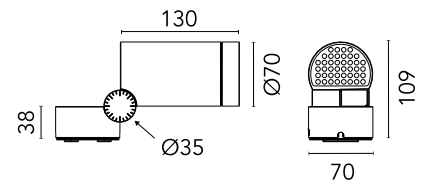

FLOS

■ F025D2AA030 Black

Spine 1 Pro

Designed by Vincent Van Duysen, 2021

143lm - 2700K - CRI> 80 - Beam° 8

Power LED source included. Equipped with an integrated snoot for higher visual comfort. Collimators are available as an accessory to modify the beam opening. Integrated electric power supply 220-240 V ON/OFF. Fixing plate included. The electrical connection is made on the inside of the plate by means of a watertight connector included. To guarantee its water tightness, it is recommended to use flexible cables designed for outdoor use. Ground spike for ground installations to be ordered separately. Upon request: 1-10 V or DALI dimmable version with 24 Vdc remote power supply.

Are you a professional and your project needs consulting and support?

[BOOK AN APPOINTMENT](#)

Main specifications

EAN	8054793424934
Mounting	Ceiling, Wall, Ground
Environments	Outdoor wet location
Light source type	LED
Light sources included	Yes
LED type	Power LED
Number of lamps	1
System power (W)	3.5
Source flux (lm)	168
Lumen Output (lm)	143

Physical

Colour	Black
Orientation	Adjustable
Rotation (°)	360
Longitudinal tilting (°)	270
Cord length (mm)	330
Net weight (kg)	1
Package height (mm)	120
Package width (mm)	120
Package length (mm)	310
IP internal	66