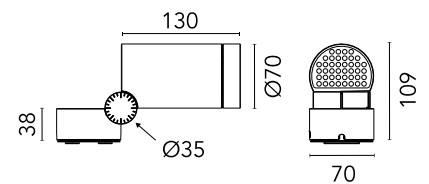

FLOS

 F025D2AA018 Deep Brown

Spine 1 Pro

Designed by Vincent Van Duysen, 2021

143lm - 2700K - CRI> 80 - Beam° 8

Power LED source included. Equipped with an integrated snoot for higher visual comfort. Collimators are available as an accessory to modify the beam opening. Integrated electric power supply 220-240 V ON/OFF. Fixing plate included. The electrical connection is made on the inside of the plate by means of a watertight connector included. To guarantee its water tightness, it is recommended to use flexible cables designed for outdoor use. Ground spike for ground installations to be ordered separately. Upon request: 1-10 V or DALI dimmable version with 24 Vdc remote power supply.

Are you a professional and your project needs consulting and support?

[BOOK AN APPOINTMENT](#)

Main specifications

EAN	8054793424927
Mounting	Ceiling, Wall, Ground
Environments	Outdoor wet location
Light source type	LED
Light sources included	Yes
LED type	Power LED
Number of lamps	1
System power (W)	3.5
Source flux (lm)	168
Lumen Output (lm)	143

Physical

Colour	Deep Brown
Orientation	Adjustable
Rotation (°)	360
Longitudinal tilting (°)	270
Cord length (mm)	330
Net weight (kg)	1
Package height (mm)	120
Package width (mm)	120
Package length (mm)	310
IP internal	66