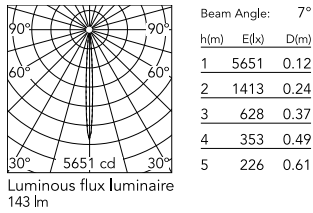

Physical

Colour	Deep Brown
Orientation	Adjustable
Rotation (°)	360
Longitudinal tilting (°)	270
Cord length (mm)	330
Net weight (kg)	1
Package height (mm)	120
Package width (mm)	120
Package length (mm)	310
IP internal	66

Download

[Mounting instructions](#)  ZIP

Photometric Files

[LDT / IES](#)  ZIP

Technical Drawings

[2D](#)  ZIP

[3D](#)  ZIP

Schematic light drawing

Photometric

Light distribution	Symmetric
CCT (K)	2700
CRI>	80
Beam angle C0-180 (°)	8
Beam angle C90-270 (°)	8

Electrical

Insulation class	I
Frequency (Hz)	50/60
Main voltage (Vac)	220-240
Power supply	Integrated
Dimmable	No
Power supply type	Non Dimmable
Dimming interface	Not Dimmable
Emergency	No