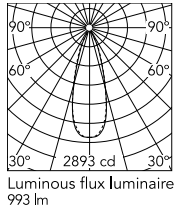

Schematic light drawing

Photometric

Light distribution	Symmetric
CCT (K)	4000
CRI>	80
Beam angle C0-180 (°)	33
Beam angle C90-270 (°)	33
Extreme cut off	No

Electrical

Insulation class	I
Frequency (Hz)	50/60
Main voltage (Vac)	110-127
Driver	Integrated
Dimmable	No
Dimming type	Non Dimmable
Dimming interface	Not Dimmable