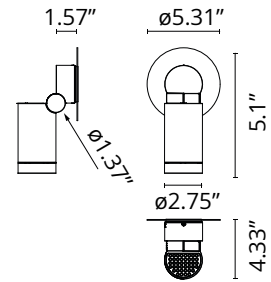

## Spine 1 Absolute

Designed by Vincent Van Duysen, 2021

993lm - 4000K - CRI> 80 - Beam° 33

LED COB light source included. Integrated electric power supply ON/OFF. Fixing plate included. The electrical connection is made on the inside of the plate by means of a watertight connector included. To guarantee its water tightness, it is recommended to use flexible cables designed for outdoor use. Ground spike for ground installations to be ordered separately. Upon request: 1-10 V or DALI dimmable version with 24 Vdc remote power supply.

### Physical

Color	Deep Brown
Orientation	Adjustable
Rotation (°)	360
Longitudinal tilting (°)	270
Cord length (in)	196.850
Net weight (lb)	2.2
Package height (in)	4.72
Package width (in)	4.72
Package length (in)	12.2
Package volume (in)	272.41
IP internal	66
IP external	66