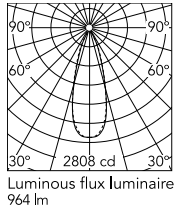

Schematic light drawing

h(m)	E(lx)	D(m)
1	2807	0.58
2	702	1.17
3	312	1.75
4	175	2.33
5	112	2.92

Photometric

Light distribution	Symmetric
CCT (K)	3000
CRI>	80
Beam angle C0-180 (°)	33
Beam angle C90-270 (°)	33
Extreme cut off	No

Electrical

Insulation class	I
Frequency (Hz)	50/60
Main voltage (Vac)	110-127
Driver	Integrated
Dimmable	No
Dimming type	Non Dimmable
Dimming interface	Not Dimmable