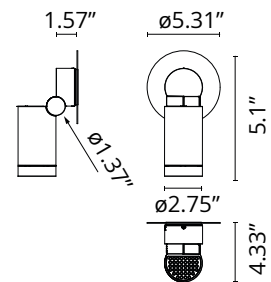

FLOS

F025A3CAU18 Deep Brown

Spine 1 Absolute

Designed by Vincent Van Duysen, 2021

964lm - 3000K - CRI> 80 - Beam° 33

LED COB light source included. Integrated electric power supply ON/OFF. Fixing plate included. The electrical connection is made on the inside of the plate by means of a watertight connector included. To guarantee its water tightness, it is recommended to use flexible cables designed for outdoor use. Ground spike for ground installations to be ordered separately. Upon request: 1-10 V or DALI dimmable version with 24 Vdc remote power supply.

Are you a professional and your project needs consulting and support?

[BOOK AN APPOINTMENT](#)

Main specifications

EAN	8054793419084
Mounting	Ceiling, Wall, Ground
Environments	Outdoor wet location
Light Source Type	LED
Light sources included	Yes
LED type	Power LED
System power (W)	11
Source flux (lm)	1325
System flux (lm)	964

Physical

Color	Deep Brown
Orientation	Adjustable
Rotation (°)	360
Longitudinal tilting (°)	270
Cord length (in)	196.850
Net weight (lb)	2.69
Package height (in)	4.72
Package width (in)	12.2
Package length (in)	4.72
Package volume (in)	272.41
IP internal	66
IP external	66