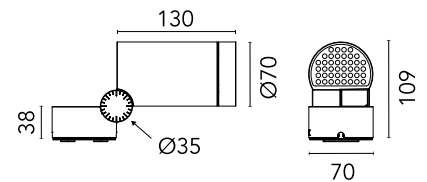

FLOS

F025A3CA033 Anthracite

Spine 1 Absolute

Designed by Vincent Van Duysen, 2021

964lm - 3000K - CRI> 80 - Beam° 33

LED COB light source included. Integrated electric power supply 220-240 V ON/OFF. Fixing plate included. The electrical connection is made on the inside of the plate by means of a watertight connector included. To guarantee its water tightness, it is recommended to use flexible cables designed for outdoor use. Ground spike for ground installations to be ordered separately. Upon request: 1-10 V or DALI dimmable version with 24 Vdc remote power supply.

Are you a professional and your project needs consulting and support?

[BOOK AN APPOINTMENT](#)

Main specifications

EAN	8054793419046
Mounting	Ceiling, Wall, Ground
Environments	Outdoor wet location
Light source type	LED
Light sources included	Yes
LED type	LED array
Number of lamps	1
System power (W)	11
Source flux (lm)	1325
Lumen Output (lm)	964

Physical

Colour	Anthracite
Orientation	Adjustable
Rotation (°)	360
Longitudinal tilting (°)	270
Cord length (mm)	330
Net weight (kg)	1.2
Package height (mm)	120
Package width (mm)	120
Package length (mm)	310
IP internal	66