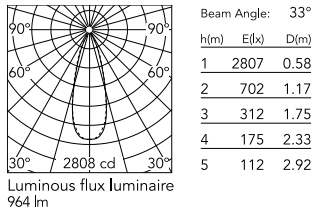

Physical

Colour	Anthracite
Orientation	Adjustable
Rotation (°)	360
Longitudinal tilting (°)	270
Cord length (mm)	330
Net weight (kg)	1.2
Package height (mm)	120
Package width (mm)	120
Package length (mm)	310
IP internal	66

Download

[Mounting instructions](#)  ZIP

Photometric Files

[LDT / IES](#)  ZIP

Technical Drawings

[2D](#)  ZIP

[3D](#)  ZIP

Schematic light drawing

Photometric

Light distribution	Symmetric
CCT (K)	3000
CRI>	80
Beam angle C0-180 (°)	33
Beam angle C90-270 (°)	33

Electrical

Insulation class	I
Frequency (Hz)	50/60
Main voltage (Vac)	220-240
Power supply	Integrated
Dimmable	No
Power supply type	Non Dimmable
Dimming interface	Not Dimmable
Emergency	No