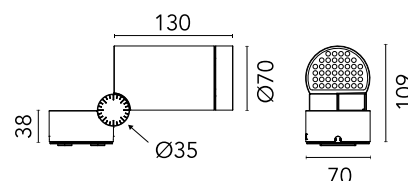

FLOS

■ F025A3CA030 Black

Spine 1 Absolute

Designed by Vincent Van Duysen, 2021

964lm - 3000K - CRI> 80 - Beam° 33

LED COB light source included. Integrated electric power supply 220-240 V ON/OFF. Fixing plate included. The electrical connection is made on the inside of the plate by means of a watertight connector included. To guarantee its water tightness, it is recommended to use flexible cables designed for outdoor use. Ground spike for ground installations to be ordered separately. Upon request: 1-10 V or DALI dimmable version with 24 Vdc remote power supply.

Are you a professional and your project needs consulting and support?

[BOOK AN APPOINTMENT](#)

Main specifications

EAN	8054793419039
Mounting	Ceiling, Wall, Ground
Environments	Outdoor wet location
Light source type	LED
Light sources included	Yes
LED type	LED array
Number of lamps	1
System power (W)	11
Source flux (lm)	1325
Lumen Output (lm)	964

Physical

Colour	Black
Orientation	Adjustable
Rotation (°)	360
Longitudinal tilting (°)	270
Cord length (mm)	330
Net weight (kg)	1.2
Package height (mm)	120
Package width (mm)	120
Package length (mm)	310
IP internal	66