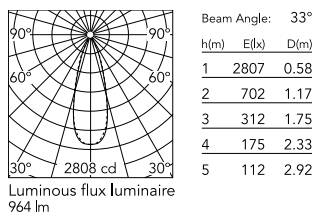

Physical

Colour	Black
Orientation	Adjustable
Rotation (°)	360
Longitudinal tilting (°)	270
Cord length (mm)	330
Net weight (kg)	1.2
Package height (mm)	120
Package width (mm)	120
Package length (mm)	310
IP internal	66

Download

[Mounting instructions](#)  ZIP

Photometric Files

[LDT / IES](#)  ZIP

Technical Drawings

[2D](#)  ZIP

[3D](#)  ZIP

Schematic light drawing

Photometric

Light distribution	Symmetric
CCT (K)	3000
CRI>	80
Beam angle C0-180 (°)	33
Beam angle C90-270 (°)	33

Electrical

Insulation class	I
Frequency (Hz)	50/60
Main voltage (Vac)	220-240
Power supply	Integrated
Dimmable	No
Power supply type	Non Dimmable
Dimming interface	Not Dimmable
Emergency	No