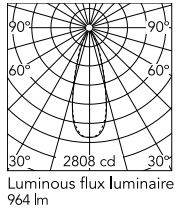

Physical

Colour	Deep Brown
Orientation	Adjustable
Rotation (°)	360
Longitudinal tilting (°)	270
Cord length (mm)	330
Net weight (kg)	1.2
Package height (mm)	120
Package width (mm)	120
Package length (mm)	310
IP internal	66

Download

[Mounting instructions](#)  ZIP

Photometric Files

[LDT / IES](#)  ZIP

Technical Drawings

[2D](#)  ZIP

[3D](#)  ZIP

Schematic light drawing

h(m)	E(lx)	D(m)
1	2807	0.58
2	702	1.17
3	312	1.75
4	175	2.33
5	112	2.92

Photometric

Light distribution	Symmetric
CCT (K)	3000
CRI>	80
Beam angle C0-180 (°)	33
Beam angle C90-270 (°)	33

Electrical

Insulation class	I
Frequency (Hz)	50/60
Main voltage (Vac)	220-240
Power supply	Integrated
Dimmable	No
Power supply type	Non Dimmable
Dimming interface	Not Dimmable
Emergency	No