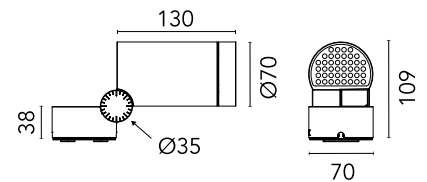

FLOS

F025A3CA018 Deep Brown

Spine 1 Absolute

Designed by Vincent Van Duysen, 2021

964lm - 3000K - CRI> 80 - Beam° 33

LED COB light source included. Integrated electric power supply 220-240 V ON/OFF. Fixing plate included. The electrical connection is made on the inside of the plate by means of a watertight connector included. To guarantee its water tightness, it is recommended to use flexible cables designed for outdoor use. Ground spike for ground installations to be ordered separately. Upon request: 1-10 V or DALI dimmable version with 24 Vdc remote power supply.

Are you a professional and your project needs consulting and support?

[BOOK AN APPOINTMENT](#)

Main specifications

EAN	8054793419022
Mounting	Ceiling, Wall, Ground
Environments	Outdoor wet location
Light source type	LED
Light sources included	Yes
LED type	LED array
Number of lamps	1
System power (W)	11
Source flux (lm)	1325
Lumen Output (lm)	964

Physical

Colour	Deep Brown
Orientation	Adjustable
Rotation (°)	360
Longitudinal tilting (°)	270
Cord length (mm)	330
Net weight (kg)	1.2
Package height (mm)	120
Package width (mm)	120
Package length (mm)	310
IP internal	66