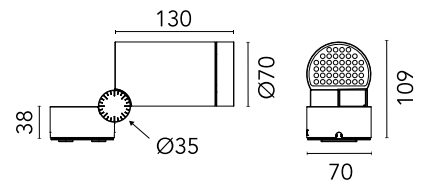

FLOS

F025A3CA006 Grey

Spine 1 Absolute

Designed by Vincent Van Duysen, 2021

964lm - 3000K - CRI> 80 - Beam° 33

LED COB light source included. Integrated electric power supply 220-240 V ON/OFF. Fixing plate included. The electrical connection is made on the inside of the plate by means of a watertight connector included. To guarantee its water tightness, it is recommended to use flexible cables designed for outdoor use. Ground spike for ground installations to be ordered separately. Upon request: 1-10 V or DALI dimmable version with 24 Vdc remote power supply.

Are you a professional and your project needs consulting and support?

BOOK AN APPOINTMENT

Main specifications

EAN	8054793419008
Mounting	Ceiling, Wall, Ground
Environments	Outdoor wet location
Light source type	LED
Light sources included	Yes
LED type	LED array
Number of lamps	1
System power (W)	11
Source flux (lm)	1325
Lumen Output (lm)	964

Physical

Colour	Grey
Orientation	Adjustable
Rotation (°)	360
Longitudinal tilting (°)	270
Cord length (mm)	330
Net weight (kg)	1.2
Package height (mm)	120
Package width (mm)	120
Package length (mm)	310
IP internal	66