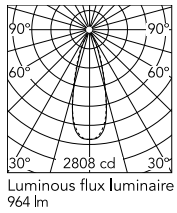

Physical

Colour	Grey
Orientation	Adjustable
Rotation (°)	360
Longitudinal tilting (°)	270
Cord length (mm)	330
Net weight (kg)	1.2
Package height (mm)	120
Package width (mm)	120
Package length (mm)	310
IP internal	66

Download

Mounting instructions [↓ ZIP](#)

Photometric Files

LDT / IES [↓ ZIP](#)

Technical Drawings

2D [↓ ZIP](#)

3D [↓ ZIP](#)

Schematic light drawing

Photometric

Light distribution	Symmetric
CCT (K)	3000
CRI>	80
Beam angle C0-180 (°)	33
Beam angle C90-270 (°)	33

Electrical

Insulation class	I
Frequency (Hz)	50/60
Main voltage (Vac)	220-240
Power supply	Integrated
Dimmable	No
Power supply type	Non Dimmable
Dimming interface	Not Dimmable
Emergency	No