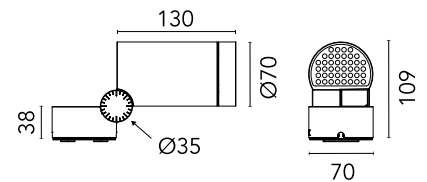

964lm - 3000K - CRI> 80 - Beam° 33

LED COB light source included. Integrated electric power supply 220-240 V ON/OFF. Fixing plate included. The electrical connection is made on the inside of the plate by means of a watertight connector included. To guarantee its water tightness, it is recommended to use flexible cables designed for outdoor use. Ground spike for ground installations to be ordered separately. Upon request: 1-10 V or DALI dimmable version with 24 Vdc remote power supply.

Are you a professional and your project needs consulting and support?

[BOOK AN APPOINTMENT](#)