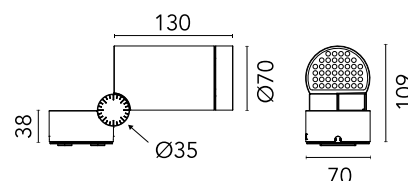

FLOS

■ F025A3BA033 Anthracite

Spine 1 Absolute

Designed by Vincent Van Duysen, 2021

982lm - 3000K - CRI> 80 - Beam° 15

LED COB light source included. Integrated electric power supply 220-240 V ON/OFF. Fixing plate included. The electrical connection is made on the inside of the plate by means of a watertight connector included. To guarantee its water tightness, it is recommended to use flexible cables designed for outdoor use. Ground spike for ground installations to be ordered separately. Upon request: 1-10 V or DALI dimmable version with 24 Vdc remote power supply.

Are you a professional and your project needs consulting and support?

[BOOK AN APPOINTMENT](#)

Main specifications

EAN	8054793418865
Mounting	Ceiling, Wall, Ground
Environments	Outdoor wet location
Light source type	LED
Light sources included	Yes
LED type	LED array
Number of lamps	1
System power (W)	11
Source flux (lm)	1325
Lumen Output (lm)	982

Physical

Colour	Anthracite
Orientation	Adjustable
Rotation (°)	360
Longitudinal tilting (°)	270
Cord length (mm)	330
Net weight (kg)	1.2
Package height (mm)	120
Package width (mm)	120
Package length (mm)	310
IP internal	66