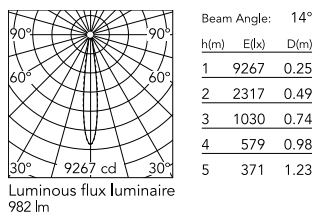

Physical

Colour	Anthracite
Orientation	Adjustable
Rotation (°)	360
Longitudinal tilting (°)	270
Cord length (mm)	330
Net weight (kg)	1.2
Package height (mm)	120
Package width (mm)	120
Package length (mm)	310
IP internal	66

Download

[Mounting instructions](#)  ZIP

Photometric Files

[LDT / IES](#)  ZIP

Technical Drawings

[2D](#)  ZIP

[3D](#)  ZIP

Schematic light drawing

Photometric

Light distribution	Symmetric
CCT (K)	3000
CRI>	80
Beam angle C0-180 (°)	15
Beam angle C90-270 (°)	15

Electrical

Insulation class	I
Frequency (Hz)	50/60
Main voltage (Vac)	220-240
Power supply	Integrated
Dimmable	No
Power supply type	Non Dimmable
Dimming interface	Not Dimmable
Emergency	No