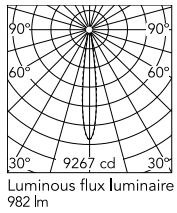

Physical

Colour	Black
Orientation	Adjustable
Rotation (°)	360
Longitudinal tilting (°)	270
Cord length (mm)	330
Net weight (kg)	1.2
Package height (mm)	120
Package width (mm)	120
Package length (mm)	310
IP internal	66

Download

Mounting instructions [↓ ZIP](#)

Photometric Files

LDT / IES [↓ ZIP](#)

Technical Drawings

2D [↓ ZIP](#)

3D [↓ ZIP](#)

Schematic light drawing

Beam Angle: 14°

h(m)	E(lx)	D(m)
1	9267	0.25
2	2317	0.49
3	1030	0.74
4	579	0.98
5	371	1.23

Photometric

Light distribution	Symmetric
CCT (K)	3000
CRI>	80
Beam angle C0-180 (°)	15
Beam angle C90-270 (°)	15

Electrical