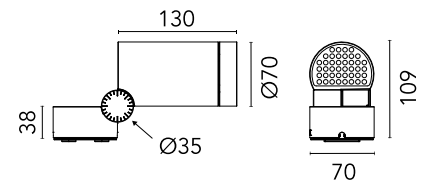

FLOS

■ F025A3BA030 Black

Spine 1 Absolute

Designed by Vincent Van Duysen, 2021

982lm - 3000K - CRI> 80 - Beam° 15

LED COB light source included. Integrated electric power supply 220-240 V ON/OFF. Fixing plate included. The electrical connection is made on the inside of the plate by means of a watertight connector included. To guarantee its water tightness, it is recommended to use flexible cables designed for outdoor use. Ground spike for ground installations to be ordered separately. Upon request: 1-10 V or DALI dimmable version with 24 Vdc remote power supply.

Are you a professional and your project needs consulting and support?

BOOK AN APPOINTMENT

Main specifications

EAN	8054793418858
Mounting	Ceiling, Wall, Ground
Environments	Outdoor wet location
Light source type	LED
Light sources included	Yes
LED type	LED array
Number of lamps	1
System power (W)	11
Source flux (lm)	1325
Lumen Output (lm)	982

Physical

Colour	Black
Orientation	Adjustable
Rotation (°)	360
Longitudinal tilting (°)	270
Cord length (mm)	330
Net weight (kg)	1.2
Package height (mm)	120
Package width (mm)	120
Package length (mm)	310
IP internal	66