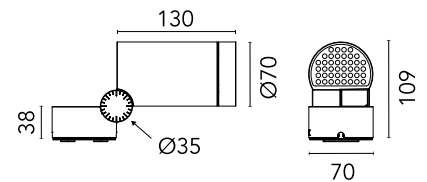

FLOS

F025A3BA018 Deep Brown

Spine 1 Absolute

Designed by Vincent Van Duysen, 2021

982lm - 3000K - CRI> 80 - Beam° 15

LED COB light source included. Integrated electric power supply 220-240 V ON/OFF. Fixing plate included. The electrical connection is made on the inside of the plate by means of a watertight connector included. To guarantee its water tightness, it is recommended to use flexible cables designed for outdoor use. Ground spike for ground installations to be ordered separately. Upon request: 1-10 V or DALI dimmable version with 24 Vdc remote power supply.

Are you a professional and your project needs consulting and support?

[BOOK AN APPOINTMENT](#)

Main specifications

EAN	8054793418841
Mounting	Ceiling, Wall, Ground
Environments	Outdoor wet location
Light source type	LED
Light sources included	Yes
LED type	LED array
Number of lamps	1
System power (W)	11
Source flux (lm)	1325
Lumen Output (lm)	982

Physical

Colour	Deep Brown
Orientation	Adjustable
Rotation (°)	360
Longitudinal tilting (°)	270
Cord length (mm)	330
Net weight (kg)	1.2
Package height (mm)	120
Package width (mm)	120
Package length (mm)	310
IP internal	66

Beam Angle: 14°

h(m)	E(lx)	D(m)
1	9267	0.25
2	2317	0.49
3	1030	0.74
4	579	0.98
5	371	1.23

Luminous flux luminaire
982 lm

Photometric

Light distribution	Symmetric
CCT (K)	3000
CRI>	80
Beam angle C0-180 (°)	15
Beam angle C90-270 (°)	15