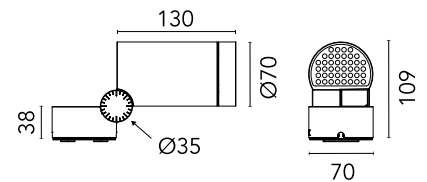

982lm - 3000K - CRI> 80 - Beam° 15

LED COB light source included. Integrated electric power supply 220-240 V ON/OFF. Fixing plate included. The electrical connection is made on the inside of the plate by means of a watertight connector included. To guarantee its water tightness, it is recommended to use flexible cables designed for outdoor use. Ground spike for ground installations to be ordered separately. Upon request: 1-10 V or DALI dimmable version with 24 Vdc remote power supply.

Are you a professional and your project needs consulting and support?

BOOK AN APPOINTMENT