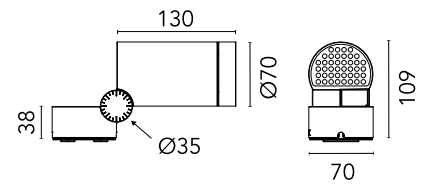

982lm - 3000K - CRI> 80 - Beam° 15

LED COB light source included. Integrated electric power supply 220-240 V ON/OFF. Fixing plate included. The electrical connection is made on the inside of the plate by means of a watertight connector included. To guarantee its water tightness, it is recommended to use flexible cables designed for outdoor use. Ground spike for ground installations to be ordered separately. Upon request: 1-10 V or DALI dimmable version with 24 Vdc remote power supply.

Are you a professional and your project needs consulting and support?

[BOOK AN APPOINTMENT](#)