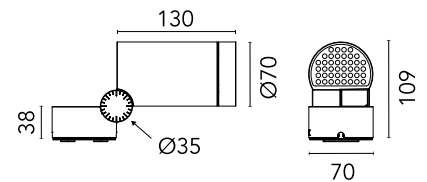

982lm - 3000K - CRI> 80 - Beam° 15

LED COB light source included. Integrated electric power supply 220-240 V ON/OFF. Fixing plate included. The electrical connection is made on the inside of the plate by means of a watertight connector included. To guarantee its water tightness, it is recommended to use flexible cables designed for outdoor use. Ground spike for ground installations to be ordered separately. Upon request: 1-10 V or DALI dimmable version with 24 Vdc remote power supply.

Are you a professional and your project needs consulting and support?

[BOOK AN APPOINTMENT](#)