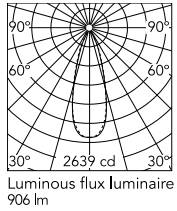

Physical

Colour	Anthracite
Orientation	Adjustable
Rotation (°)	360
Longitudinal tilting (°)	270
Cord length (mm)	330
Net weight (kg)	1.2
Package height (mm)	120
Package width (mm)	120
Package length (mm)	310
IP internal	66

Download

[Mounting instructions](#)  ZIP

Photometric Files

[LDT / IES](#)  ZIP

Technical Drawings

[2D](#)  ZIP

[3D](#)  ZIP

Schematic light drawing

Photometric

Light distribution	Symmetric
CCT (K)	2700
CRI>	80
Beam angle C0-180 (°)	33
Beam angle C90-270 (°)	33

Electrical

Insulation class	I
Frequency (Hz)	50/60
Main voltage (Vac)	220-240
Power supply	Integrated
Dimmable	No
Power supply type	Non Dimmable
Dimming interface	Not Dimmable
Emergency	No