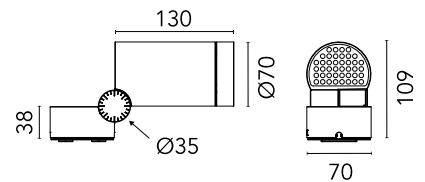

FLOS

■ F025A2CA033 Anthracite

Spine 1 Absolute

Designed by Vincent Van Duysen, 2021

906lm - 2700K - CRI> 80 - Beam° 33

LED COB light source included. Integrated electric power supply 220-240 V ON/OFF. Fixing plate included. The electrical connection is made on the inside of the plate by means of a watertight connector included. To guarantee its water tightness, it is recommended to use flexible cables designed for outdoor use. Ground spike for ground installations to be ordered separately. Upon request: 1-10 V or DALI dimmable version with 24 Vdc remote power supply.

Are you a professional and your project needs consulting and support?

[BOOK AN APPOINTMENT](#)

Main specifications

EAN	8054793418629
Mounting	Ceiling, Wall, Ground
Environments	Outdoor wet location
Light source type	LED
Light sources included	Yes
LED type	LED array
Number of lamps	1
System power (W)	11
Source flux (lm)	1247
Lumen Output (lm)	906

Physical

Colour	Anthracite
Orientation	Adjustable
Rotation (°)	360
Longitudinal tilting (°)	270
Cord length (mm)	330
Net weight (kg)	1.2
Package height (mm)	120
Package width (mm)	120
Package length (mm)	310
IP internal	66