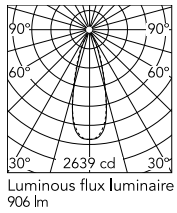

Schematic light drawing