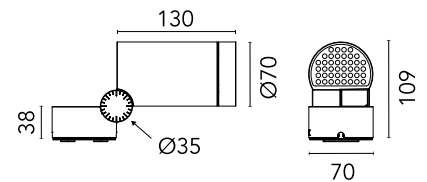

906lm - 2700K - CRI> 80 - Beam° 33

LED COB light source included. Integrated electric power supply 220-240 V ON/OFF. Fixing plate included. The electrical connection is made on the inside of the plate by means of a watertight connector included. To guarantee its water tightness, it is recommended to use flexible cables designed for outdoor use. Ground spike for ground installations to be ordered separately. Upon request: 1-10 V or DALI dimmable version with 24 Vdc remote power supply.

Are you a professional and your project needs consulting and support?

[BOOK AN APPOINTMENT](#)