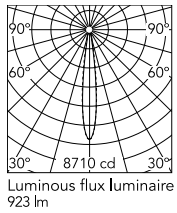

Physical

Colour	Anthracite
Orientation	Adjustable
Rotation (°)	360
Longitudinal tilting (°)	270
Cord length (mm)	330
Net weight (kg)	1.2
Package height (mm)	120
Package width (mm)	120
Package length (mm)	310
IP internal	66

Download

[Mounting instructions](#)  ZIP

Photometric Files

[LDT / IES](#)  ZIP

Technical Drawings

[2D](#)  ZIP

[3D](#)  ZIP

Schematic light drawing

h(m)	E(lx)	D(m)
1	8710	0.25
2	2178	0.49
3	968	0.74
4	544	0.98
5	348	1.23

Photometric

Light distribution	Symmetric
CCT (K)	2700
CRI>	80
Beam angle C0-180 (°)	15
Beam angle C90-270 (°)	15

Electrical

Insulation class	I
Frequency (Hz)	50/60
Main voltage (Vac)	220-240
Power supply	Integrated
Dimmable	No
Power supply type	Non Dimmable
Dimming interface	Not Dimmable
Emergency	No