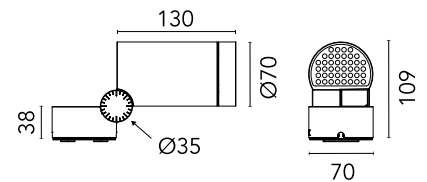

FLOS

■ F025A2BA033 Anthracite

Spine 1 Absolute

Designed by Vincent Van Duysen, 2021

923lm - 2700K - CRI> 80 - Beam° 15

LED COB light source included. Integrated electric power supply 220-240 V ON/OFF. Fixing plate included. The electrical connection is made on the inside of the plate by means of a watertight connector included. To guarantee its water tightness, it is recommended to use flexible cables designed for outdoor use. Ground spike for ground installations to be ordered separately. Upon request: 1-10 V or DALI dimmable version with 24 Vdc remote power supply.

Are you a professional and your project needs consulting and support?

[BOOK AN APPOINTMENT](#)

Main specifications

EAN	8054793418445
Mounting	Ceiling, Wall, Ground
Environments	Outdoor wet location
Light source type	LED
Light sources included	Yes
LED type	LED array
Number of lamps	1
System power (W)	11
Source flux (lm)	1247
Lumen Output (lm)	923

Physical

Colour	Anthracite
Orientation	Adjustable
Rotation (°)	360
Longitudinal tilting (°)	270
Cord length (mm)	330
Net weight (kg)	1.2
Package height (mm)	120
Package width (mm)	120
Package length (mm)	310
IP internal	66