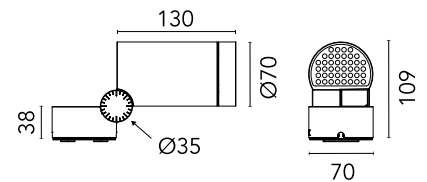

FLOS

F025A2BA018 Deep Brown

Spine 1 Absolute

Designed by Vincent Van Duysen, 2021

923lm - 2700K - CRI> 80 - Beam° 15

LED COB light source included. Integrated electric power supply 220-240 V ON/OFF. Fixing plate included. The electrical connection is made on the inside of the plate by means of a watertight connector included. To guarantee its water tightness, it is recommended to use flexible cables designed for outdoor use. Ground spike for ground installations to be ordered separately. Upon request: 1-10 V or DALI dimmable version with 24 Vdc remote power supply.

Are you a professional and your project needs consulting and support?

[BOOK AN APPOINTMENT](#)

Main specifications

EAN	8054793418421
Mounting	Ceiling, Wall, Ground
Environments	Outdoor wet location
Light source type	LED
Light sources included	Yes
LED type	LED array
Number of lamps	1
System power (W)	11
Source flux (lm)	1247
Lumen Output (lm)	923

Physical

Colour	Deep Brown
Orientation	Adjustable
Rotation (°)	360
Longitudinal tilting (°)	270
Cord length (mm)	330
Net weight (kg)	1.2
Package height (mm)	120
Package width (mm)	120
Package length (mm)	310
IP internal	66