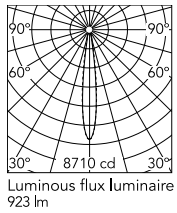

Physical

Colour	Deep Brown
Orientation	Adjustable
Rotation (°)	360
Longitudinal tilting (°)	270
Cord length (mm)	330
Net weight (kg)	1.2
Package height (mm)	120
Package width (mm)	120
Package length (mm)	310
IP internal	66

Download

[Mounting instructions](#)  ZIP

Photometric Files

[LDT / IES](#)  ZIP

Technical Drawings

[2D](#)  ZIP

[3D](#)  ZIP

Schematic light drawing

Photometric

Light distribution	Symmetric
CCT (K)	2700
CRI>	80
Beam angle C0-180 (°)	15
Beam angle C90-270 (°)	15

Electrical

Insulation class	I
Frequency (Hz)	50/60
Main voltage (Vac)	220-240
Power supply	Integrated
Dimmable	No
Power supply type	Non Dimmable
Dimming interface	Not Dimmable
Emergency	No