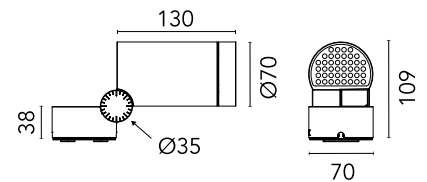

FLOS

F025A2BA012 Forest Green

Spine 1 Absolute

Designed by Vincent Van Duysen, 2021

923lm - 2700K - CRI> 80 - Beam° 15

LED COB light source included. Integrated electric power supply 220-240 V ON/OFF. Fixing plate included. The electrical connection is made on the inside of the plate by means of a watertight connector included. To guarantee its water tightness, it is recommended to use flexible cables designed for outdoor use. Ground spike for ground installations to be ordered separately. Upon request: 1-10 V or DALI dimmable version with 24 Vdc remote power supply.

Are you a professional and your project needs consulting and support?

[BOOK AN APPOINTMENT](#)

Main specifications

EAN	8054793418414
Mounting	Ceiling, Wall, Ground
Environments	Outdoor wet location
Light source type	LED
Light sources included	Yes
LED type	LED array
Number of lamps	1
System power (W)	11
Source flux (lm)	1247
Lumen Output (lm)	923

Physical

Colour	Forest Green
Orientation	Adjustable
Rotation (°)	360
Longitudinal tilting (°)	270
Cord length (mm)	330
Net weight (kg)	1.2
Package height (mm)	120
Package width (mm)	120
Package length (mm)	310
IP internal	66