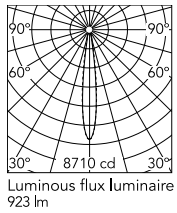

Physical

Colour	Forest Green
Orientation	Adjustable
Rotation (°)	360
Longitudinal tilting (°)	270
Cord length (mm)	330
Net weight (kg)	1.2
Package height (mm)	120
Package width (mm)	120
Package length (mm)	310
IP internal	66

Download

[Mounting instructions](#)  ZIP

Photometric Files

[LDT / IES](#)  ZIP

Technical Drawings

[2D](#)  ZIP

[3D](#)  ZIP

Schematic light drawing

Photometric

Light distribution	Symmetric
CCT (K)	2700
CRI>	80
Beam angle C0-180 (°)	15
Beam angle C90-270 (°)	15

Electrical

Insulation class	I
Frequency (Hz)	50/60
Main voltage (Vac)	220-240
Power supply	Integrated
Dimmable	No
Power supply type	Non Dimmable
Dimming interface	Not Dimmable
Emergency	No