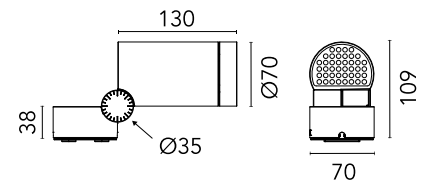

923lm - 2700K - CRI> 80 - Beam° 15

LED COB light source included. Integrated electric power supply 220-240 V ON/OFF. Fixing plate included. The electrical connection is made on the inside of the plate by means of a watertight connector included. To guarantee its water tightness, it is recommended to use flexible cables designed for outdoor use. Ground spike for ground installations to be ordered separately. Upon request: 1-10 V or DALI dimmable version with 24 Vdc remote power supply.

Are you a professional and your project needs consulting and support?

BOOK AN APPOINTMENT