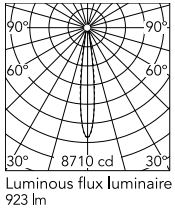

Schematic light drawing