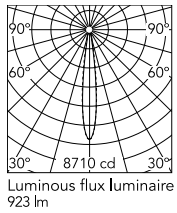

Physical

Colour	White
Orientation	Adjustable
Rotation (°)	360
Longitudinal tilting (°)	270
Cord length (mm)	330
Net weight (kg)	1.2
Package height (mm)	120
Package width (mm)	120
Package length (mm)	310
IP internal	66

Download

[Mounting instructions](#)  ZIP

Photometric Files

[LDT / IES](#)  ZIP

Technical Drawings

[2D](#)  ZIP

[3D](#)  ZIP

Schematic light drawing

Photometric

Light distribution	Symmetric
CCT (K)	2700
CRI>	80
Beam angle C0-180 (°)	15
Beam angle C90-270 (°)	15

Electrical

Insulation class	I
Frequency (Hz)	50/60
Main voltage (Vac)	220-240
Power supply	Integrated
Dimmable	No
Power supply type	Non Dimmable
Dimming interface	Not Dimmable
Emergency	No