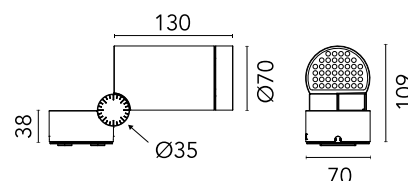

FLOS

F025A2BA001 White

Spine 1 Absolute

Designed by Vincent Van Duysen, 2021

923lm - 2700K - CRI> 80 - Beam° 15

LED COB light source included. Integrated electric power supply 220-240 V ON/OFF. Fixing plate included. The electrical connection is made on the inside of the plate by means of a watertight connector included. To guarantee its water tightness, it is recommended to use flexible cables designed for outdoor use. Ground spike for ground installations to be ordered separately. Upon request: 1-10 V or DALI dimmable version with 24 Vdc remote power supply.

Are you a professional and your project needs consulting and support?

[BOOK AN APPOINTMENT](#)

Main specifications

EAN	8054793418391
Mounting	Ceiling, Wall, Ground
Environments	Outdoor wet location
Light source type	LED
Light sources included	Yes
LED type	LED array
Number of lamps	1
System power (W)	11
Source flux (lm)	1247
Lumen Output (lm)	923

Physical

Colour	White
Orientation	Adjustable
Rotation (°)	360
Longitudinal tilting (°)	270
Cord length (mm)	330
Net weight (kg)	1.2
Package height (mm)	120
Package width (mm)	120
Package length (mm)	310
IP internal	66