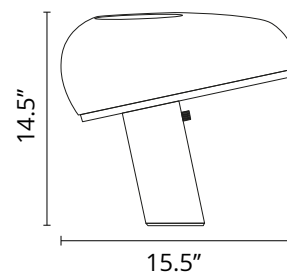

Halogen - 100W

The playful personas of the Castiglioni brothers are evident in their marble Snoopy design, named for the beloved cartoon character and featuring a distinctive, light-hearted shape. The original debuted in 1967, and this version was reintroduced in 2003 with updated technology. The Snoopy modern desk lamp provides direct light through a thick glass disk and an enameled reflector, both resting in perfect balance on a white marble base. There is an internal dimmer and switch. Inspiration behind the design: With the Snoopy, brothers Achille and Pier Giacomo Castiglioni pay tribute to the sweet natured character by Charles M. Schulz.

Are you a professional and your project needs consulting and support?

[BOOK AN APPOINTMENT](#)