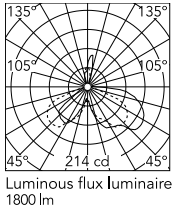

Physical

Color	Orange
Length (in)	15.51
Cord color	Black
Net weight (lb)	17.2
Gross weight (lb)	24.14
Package volume (in)	6193.93
IP internal	20

Download

[Mounting instructions](#)  PDF

[Mounting instructions](#)  PDF

Photometric Files

[LDT / IES](#)  LDT

Technical Drawings

[2D](#)  ZIP

[3D](#)  ZIP

Schematic light drawing

Photometric

Lighting type	Direct
Light distribution	Asymmetric
Extreme cut off	No