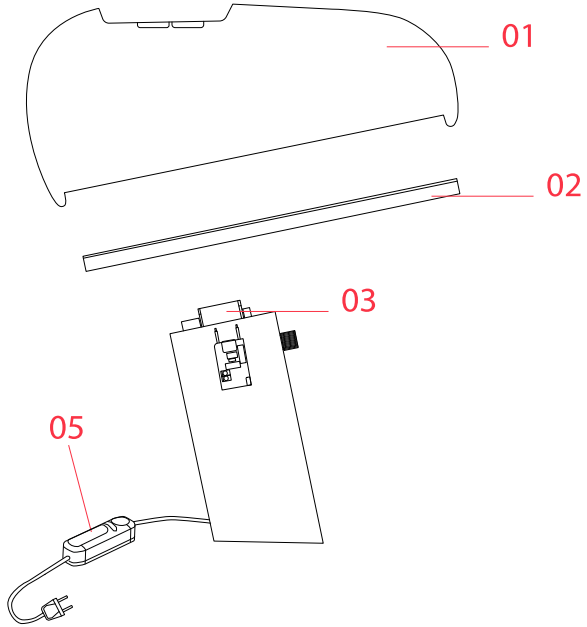

Spare Parts

01.	Snoopy Reflector	RF16089
02.	Snoopy glass diffuser	RF84656
03.	Snoopy E26 lamp holder	RF36675
05.	Black Dimmer Switch	RF28206