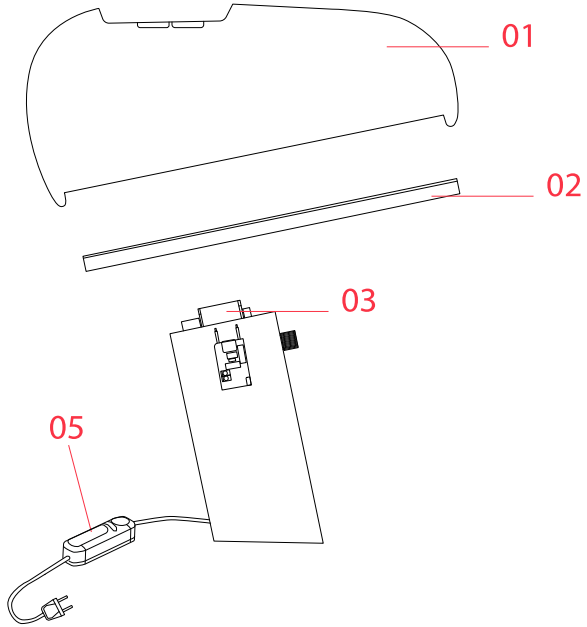

Spare Parts

01.	Snoopy Green reflector	RF80967
02.	Snoopy glass diffuser	RF84656
03.	Snoopy E26 lamp holder	RF36675
05.	Black Dimmer Switch	RF28206