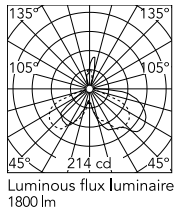

Physical

Color	Green
Length (in)	15.51
Cord color	Black
Net weight (lb)	17.2
Gross weight (lb)	24.14
Package volume (in)	6193.93
IP internal	20

Download

[Mounting instructions](#)  PDF

[Mounting instructions](#)  PDF

Photometric Files

[LDT / IES](#)  LDT

Technical Drawings

[2D](#)  ZIP

[3D](#)  ZIP

Schematic light drawing

Photometric

Lighting type	Direct
Light distribution	Asymmetric
Extreme cut off	No