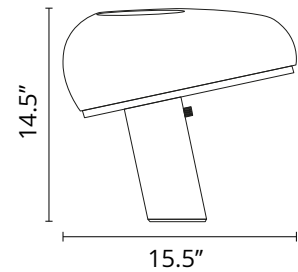

Halogen - 100W

The playful personas of the Castiglioni brothers are evident in their marble Snoopy design, named for the beloved cartoon character and featuring a distinctive, light-hearted shape. The original debuted in 1967, and this version was reintroduced in 2003 with updated technology. The Snoopy modern desk lamp provides direct light through a thick glass disk and an enameled reflector, both resting in perfect balance on a white marble base. There is an internal dimmer and switch. Inspiration behind the design: With the Snoopy, brothers Achille and Pier Giacomo Castiglioni pay tribute to the sweet natured character by Charles M. Schulz.

Are you a professional and your project needs consulting and support?

[BOOK AN APPOINTMENT](#)