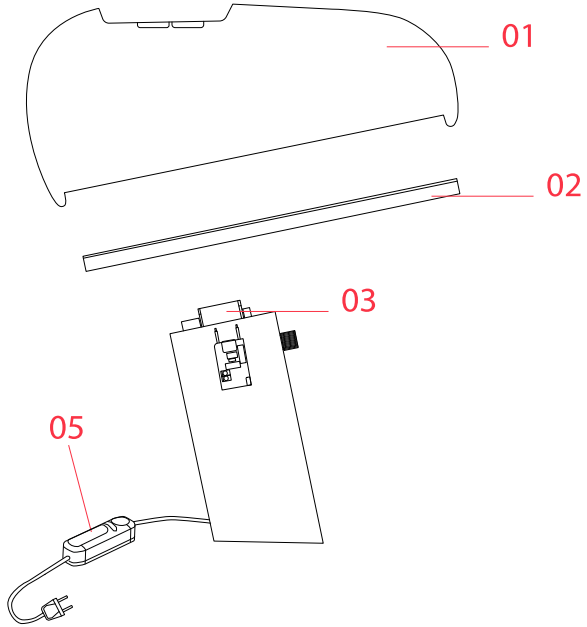

Spare Parts

01.	Snoopy Black reflector	RF80966
02.	Snoopy glass diffuser	RF84656
03.	Snoopy E26 lamp holder	RF36675
05.	Black Dimmer Switch	RF28206