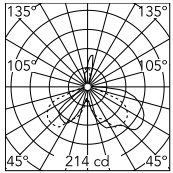

Physical

Color	Black
Length (in)	15.51
Cord color	Black
Net weight (lb)	17.2
Gross weight (lb)	24.14
Package volume (in)	6193.93
IP internal	20

Download

[Mounting instructions](#) PDF

[Mounting instructions](#) PDF

Photometric Files

[LDT / IES](#) LDT

Technical Drawings

[2D](#) ZIP

[3D](#) ZIP

Schematic light drawing

Photometric

Lighting type	Direct
Light distribution	Asymmetric
Extreme cut off	No