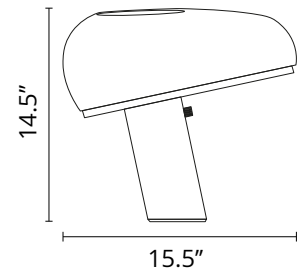

Halogen - 100W

The playful personas of the Castiglioni brothers are evident in their marble Snoopy design, named for the beloved cartoon character and featuring a distinctive, light-hearted shape. The original debuted in 1967, and this version was reintroduced in 2003 with updated technology. The Snoopy modern desk lamp provides direct light through a thick glass disk and an enameled reflector, both resting in perfect balance on a white marble base. There is an internal dimmer and switch. Inspiration behind the design: With the Snoopy, brothers Achille and Pier Giacomo Castiglioni pay tribute to the sweet natured character by Charles M. Schulz.

Are you a professional and your project needs consulting and support?

[BOOK AN APPOINTMENT](#)