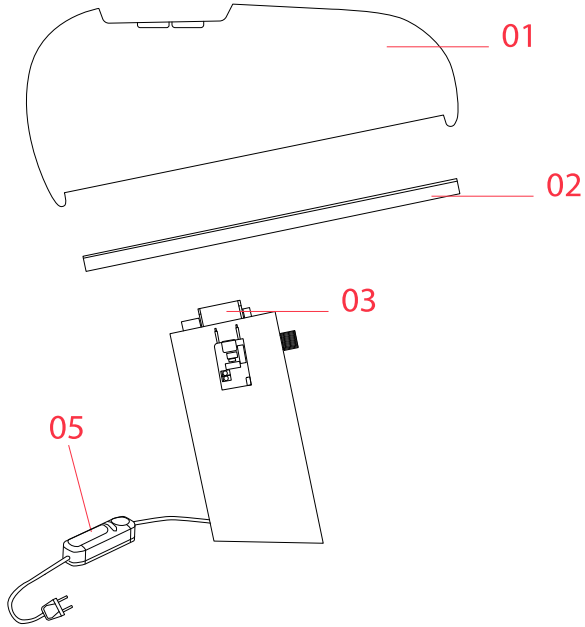

Spare Parts

01.	Snoopy Blue reflector	RF36696
02.	Snoopy glass diffuser	RF84656
03.	Snoopy E26 lamp holder	RF36675
05.	Black Dimmer Switch	RF28206