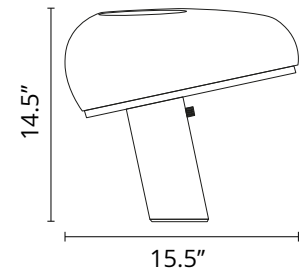

Are you a professional and your project needs consulting and support?

[BOOK AN APPOINTMENT](#)

Main specifications

EAN	8059607069134
Mounting	Table
Environments	Indoor dry location
Light Source Type	Bulb
Light sources included	No
Lamp category	Halogen
Lamp type	T10
Lamp holders	E26
Number of lamps	1
Power (W)	100

Physical

Color	Navy Blue
Length (in)	15.51
Cord color	Black
Net weight (lb)	17.2
Gross weight (lb)	24.14
Package volume (in)	6193.93
IP internal	20

Download

Mounting instructions [↓ PDF](#)

Photometric Files

LDT / IES [↓ LDT](#)

Technical Drawings

2D [↓ ZIP](#)

3D [↓ ZIP](#)

Schematic light drawing

Photometric

Lighting type	Direct
Light distribution	Asymmetric
Extreme cut off	No

Electrical