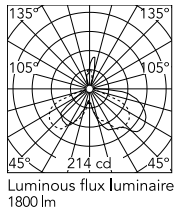

Physical

Color	Navy Blue
Length (in)	15.51
Cord color	Black
Net weight (lb)	17.2
Gross weight (lb)	24.14
Package volume (in)	6193.93
IP internal	20

Download

Mounting instructions [↓ PDF](#)

Photometric Files

LDT / IES [↓ LDT](#)

Technical Drawings

2D [↓ ZIP](#)

3D [↓ ZIP](#)

Schematic light drawing

Photometric

Lighting type	Direct
Light distribution	Asymmetric
Extreme cut off	No

Electrical