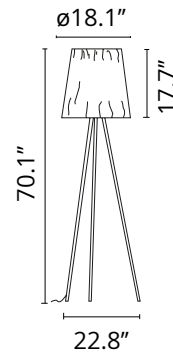

Are you a professional and your project needs consulting and support?

[BOOK AN APPOINTMENT](#)

Main specifications

| | |
|------------------------|---------------------|
| EAN | 8059607011690 |
| Mounting | Floor |
| Environments | Indoor dry location |
| Light Source Type | Bulb |
| Light sources included | No |
| Lamp category | Incandescent |
| Lamp type | A |
| Lamp holders | E26 |
| Number of lamps | 1 |
| Power (W) | 150 |

Physical

| | |
|---------------------|--------|
| Color | Grey |
| Length (in) | 18.11 |
| Cord color | Black |
| Cord length (in) | 98.425 |
| Net weight (lb) | 3.24 |
| Gross weight (lb) | 7.28 |
| Package volume (in) | 4359.8 |
| IP internal | 20 |