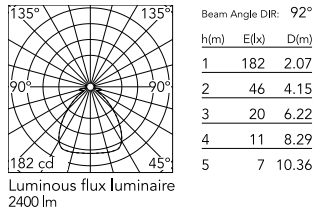

Schematic light drawing

Photometric

Lighting type	Direct
Light distribution	Symmetric
Beam angle C0-180 (°)	74
Beam angle C90-270 (°)	74

Electrical

Insulation class	I
Frequency (Hz)	50/60
Main voltage (Vac)	220-240
Emergency	No
Batteries inside	No
Charging min time	NO

Notes

Light source not included. HSGS E27: 1x250W or 1 LED: 21W - 2450 lm - 3000K
We recommend using a connection system with a degree of protection greater than or equal to the degree of protection of the luminaire.