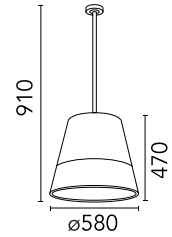

## Romeo Outdoor C3 Pvc (91 cm) Green wall

Designed by Philippe Starck

Light source not included.

Are you a professional and your project needs consulting and support?

[BOOK AN APPOINTMENT](#)

### Main specifications

EAN	8059607006474
Mounting	Ceiling
Environments	Outdoor wet location
Light source type	Bulb
Light sources included	No
Lamp holders	E27
Ilcos	HSGS
Number of lamps	1
Power (W)	250

### Physical

Colour	Green Wall
Orientation	Fixed
Length (mm)	580
Net weight (kg)	6.13
Package volume (m3)	0.27
IP internal	55