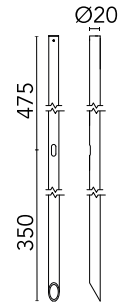

FLOS

■ F026Z030006 Grey

Rod Ø20 mm h 500 mm
Designed by FLOS Outdoor

Are you a professional and your project needs consulting and support?

[BOOK AN APPOINTMENT](#)

Main specifications

EAN 8054793528045

Physical

Colour	Grey
Net weight (kg)	0.3
Package height (mm)	500
Package width (mm)	22
Package length (mm)	22

Photometric

Extreme cut off No