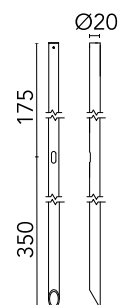

FLOS

■ F026Z020006 Grey

Rod Ø20 mm h 200 mm

Designed by FLOS Outdoor

Are you a professional and your project needs consulting and support?

[BOOK AN APPOINTMENT](#)

Main specifications

EAN 8054793527949

Physical

Colour Grey

Net weight (kg) 0.71

Package height (mm) 200

Package width (mm) 70

Package length (mm) 1

Photometric

Extreme cut off No