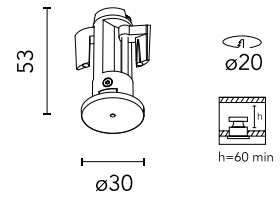

FLOS

06.0501.ES Brushed Bronze

Remote Power Supply Kit 120W

Designed by FLOS Architectural, 2025

Accessory kit for remote driver. Driver Included.

Are you a professional and your project needs consulting and support?

[BOOK AN APPOINTMENT](#)

Main specifications

Mounting	Recessed
Environments	Indoor dry location
Light sources included	No
Power (W)	120
System power (W)	120

Physical

Colour	Brushed Bronze
Length (mm)	30
Package height (mm)	6
Package width (mm)	36
Package length (mm)	13
IP internal	20