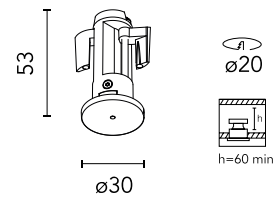

### Main specifications

Mounting	Recessed
Environments	Indoor dry location
Light sources included	No
Power (W)	120
System power (W)	120

### Physical

Colour	Brushed Steel
Length (mm)	30
Package height (mm)	6
Package width (mm)	36
Package length (mm)	13
IP internal	20