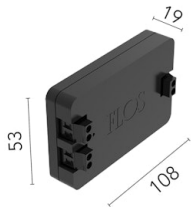

FLOS

06.0454.14 Black

Reinforced Profile 2000mm Non Dimmable

Designed by FLOS Architectural, 2024

Recessed

Interior electromechanical recessed profile (24Vdc) from 1 to 3m long for wall or ceiling installation, with screw and plug fixation supplied with the profile. Request power connectors, intermediate connectors, and covers separately. Unit joints available in L, T, and X shapes in the same plane. Also includes a linear electric connector for joining two track sections in the same plane and a 90° electromechanical connector for joining profile sections in different planes (interior wall-wall, ceiling-wall).

Download

Mounting instructions

Photometric

Extreme cut off No

Electrical

Insulation class	III
Forward voltage (V)	24
Power supply	Remote
Dimmable	No
Power supply type	Non Dimmable
Batteries inside	No

Accessories & Power Supply