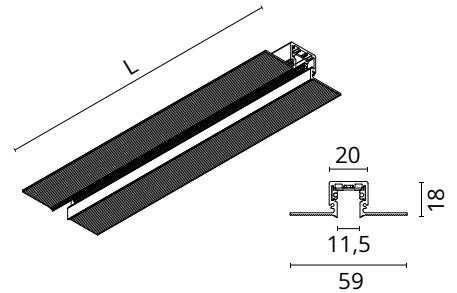

FLOS

06.0454.14 Black

Reinforced Profile 2000mm Non Dimmable

Designed by FLOS Architectural, 2024

Recessed

Interior electromechanical recessed profile (24Vdc) from 1 to 3m long for wall or ceiling installation, with screw and plug fixation supplied with the profile. Request power connectors, intermediate connectors, and covers separately. Unit joints available in L, T, and X shapes in the same plane. Also includes a linear electric connector for joining two track sections in the same plane and a 90° electromechanical connector for joining profile sections in different planes (interior wall-wall, ceiling-wall).

Are you a professional and your project needs consulting and support?

BOOK AN APPOINTMENT

Main specifications

Mounting	Recessed
Environments	Indoor dry location
Light sources included	No

Physical

Colour	Black
Trim	No
Field cuttable	Yes
Recessed depth (mm)	18
Net weight (kg)	0.75
IP internal	20