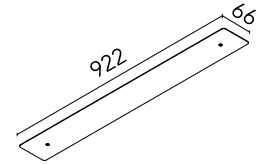

### Physical

Colour	Brushed Bronze
Length (mm)	922
IP internal	20

900x47