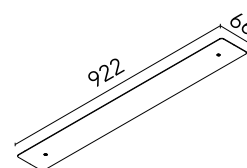

### Physical

Colour	Brushed Steel
Length (mm)	922
IP internal	20

900x47