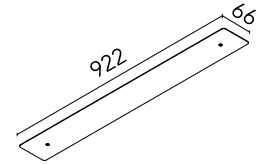

FLOS

06.0507.40 White

Recessed Power Supply Kit 150W 922mm

Designed by FLOS Architectural, 2025

Accessory kit for recessed driver. Driver Included.

Are you a professional and your project needs consulting and support?

[BOOK AN APPOINTMENT](#)

Main specifications

Mounting	Recessed
Environments	Indoor dry location
Light sources included	No
Power (W)	150
System power (W)	150

Physical

Colour	White
Length (mm)	922
IP internal	20