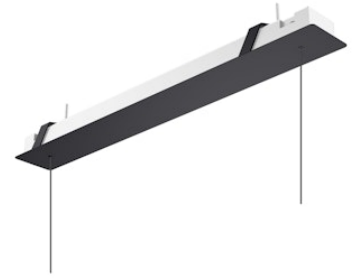

FLOS

06.0507.14 Black

Recessed Power Supply Kit 150W 922mm

Designed by FLOS Architectural, 2025

Accessory kit for recessed driver. Driver Included.

Are you a professional and your project needs consulting and support?

BOOK AN APPOINTMENT

Main specifications

Mounting	Recessed
Environments	Indoor dry location
Light sources included	No
Power (W)	150
System power (W)	150

Physical

Colour	Black
Length (mm)	922
IP internal	20