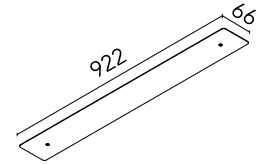

FLOS

06.0507.14 Black

Recessed Power Supply Kit 150W 922mm

Designed by FLOS Architectural, 2025

Accessory kit for recessed driver. Driver Included.

Are you a professional and your project needs consulting and support?

BOOK AN APPOINTMENT

Main specifications

Mounting	Recessed
Environments	Indoor dry location
Light sources included	No
Power (W)	150
System power (W)	150

Physical

Colour	Black
Length (mm)	922
IP internal	20