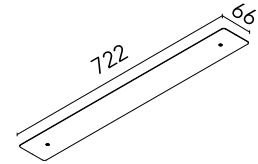

FLOS

06.0506.ES Brushed Bronze

Recessed Power Supply Kit 150W 722mm

Designed by FLOS Architectural, 2025

Accessory kit for recessed driver. Driver Included.

Are you a professional and your project needs consulting and support?

[BOOK AN APPOINTMENT](#)

Main specifications

Mounting	Recessed
Environments	Indoor dry location
Light sources included	No
Power (W)	150
System power (W)	150

Physical

Colour	Brushed Bronze
Length (mm)	722
IP internal	20