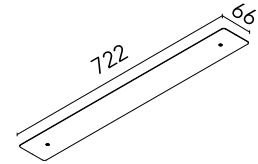

FLOS

06.0506.ER Brushed Steel

Recessed Power Supply Kit 150W 722mm

Designed by FLOS Architectural, 2025

Accessory kit for recessed driver. Driver Included.

Are you a professional and your project needs consulting and support?

[BOOK AN APPOINTMENT](#)

Main specifications

Mounting	Recessed
Environments	Indoor dry location
Light sources included	No
Power (W)	150
System power (W)	150

Physical

Colour	Brushed Steel
Length (mm)	722
IP internal	20