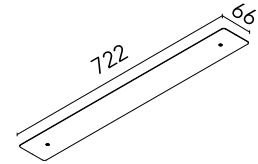

FLOS

06.0506.40 White

Recessed Power Supply Kit 150W 722mm

Designed by FLOS Architectural, 2025

Accessory kit for recessed driver. Driver Included.

Are you a professional and your project needs consulting and support?

[BOOK AN APPOINTMENT](#)

Main specifications

Mounting	Recessed
Environments	Indoor dry location
Light sources included	No
Power (W)	150
System power (W)	150

Physical

Colour	White
Length (mm)	722
IP internal	20