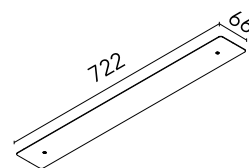

FLOS

06.0506.14 Black

Recessed Power Supply Kit 150W 722mm

Designed by FLOS Architectural, 2025

Accessory kit for recessed driver. Driver Included.

Are you a professional and your project needs consulting and support?

BOOK AN APPOINTMENT

Main specifications

Mounting	Recessed
Environments	Indoor dry location
Light sources included	No
Power (W)	150
System power (W)	150

Physical

Colour	Black
Length (mm)	722
IP internal	20