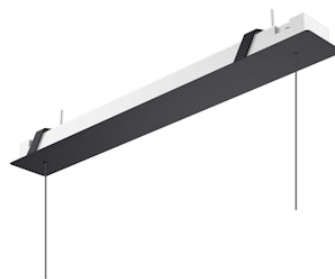

FLOS

06.0506.14 Black

Recessed Power Supply Kit 150W 722mm

Designed by FLOS Architectural, 2025

Accessory kit for recessed driver. Driver Included.

Are you a professional and your project needs consulting and support?

BOOK AN APPOINTMENT

Main specifications

Mounting	Recessed
Environments	Indoor dry location
Light sources included	No
Power (W)	150
System power (W)	150

Physical

Colour	Black
Length (mm)	722
IP internal	20