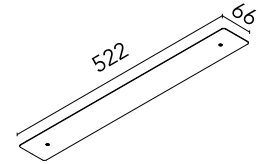

FLOS

06.0505.ES Brushed Bronze

Recessed Power Supply Kit 150W 522mm

Designed by FLOS Architectural, 2025

Accessory kit for recessed driver. Driver Included.

Are you a professional and your project needs consulting and support?

[BOOK AN APPOINTMENT](#)

Main specifications

Mounting	Recessed
Environments	Indoor dry location
Light sources included	No
Power (W)	150
System power (W)	150

Physical

Colour	Brushed Bronze
Length (mm)	522
IP internal	20