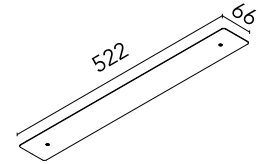

FLOS

06.0505.ER Brushed Steel

Recessed Power Supply Kit 150W 522mm

Designed by FLOS Architectural, 2025

Accessory kit for recessed driver. Driver Included.

Are you a professional and your project needs consulting and support?

Physical

| | |
|-------------|---------------|
| Colour | Brushed Steel |
| Length (mm) | 522 |
| IP internal | 20 |

500x47

Download

[Mounting instructions](#)

Ecodesign and Energy Labelling

Replaceable control gear by a professional