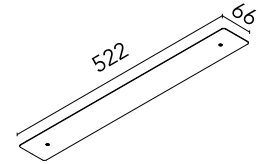

FLOS

06.0505.40 White

Recessed Power Supply Kit 150W 522mm

Designed by FLOS Architectural, 2025

Accessory kit for recessed driver. Driver Included.

Are you a professional and your project needs consulting and support?

[BOOK AN APPOINTMENT](#)

Main specifications

Mounting	Recessed
Environments	Indoor dry location
Light sources included	No
Power (W)	150
System power (W)	150

Physical

Colour	White
Length (mm)	522
IP internal	20